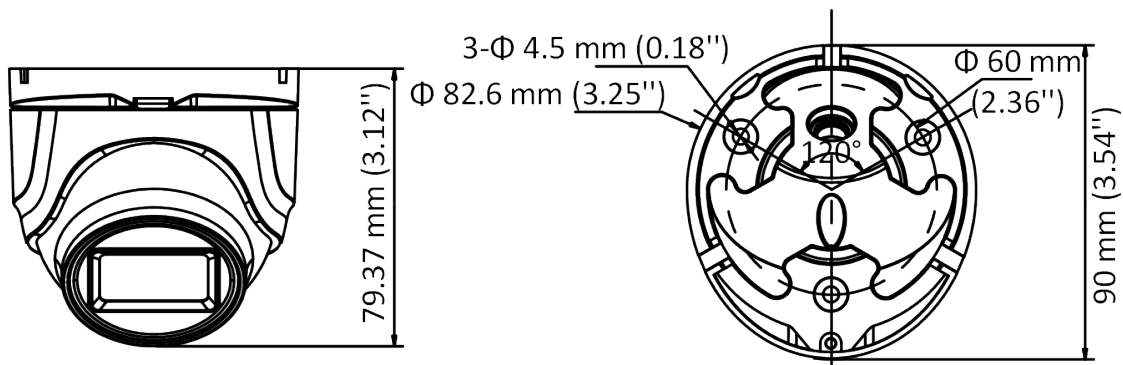

DS-2CE76D0T-ITMF 2 MP Camera

- 2 MP, 1920 × 1080 resolution
- 2.8 mm, 3.6 mm, 6 mm fixed focal lens
- 4 in 1 video output (switchable TVI/AHD/CVI/CVBS)
- Smart IR, up to 30 m IR distance
- IP67

Specification

Camera	
Image Sensor	2 MP CMOS
Signal System	PAL/NTSC
Resolution	1920 (H) × 1080 (V)
Frame Rate	TVI: 1080P@30fps, 1080P@25fps CVI: 1080P@30fps, 1080P@25fps AHD: 1080P@30fps, 1080P@25fps CVBS: PAL/NTSC
Min. illumination	0.01 Lux@(F1.2, AGC ON), 0 Lux with IR
Shutter Time	PAL: 1/25 s to 1/50, 000 s NTSC: 1/30 s to 1/50, 000 s
Lens	2.8 mm, 3.6 mm, 6 mm fixed lens
Field of View	2.8 mm, horizontal FOV: 106.4°, vertical FOV: 57.9°, diagonal FOV: 124.6° 3.6 mm, horizontal FOV: 79.6°, vertical FOV: 43.5°, diagonal FOV: 93.7° 6 mm, horizontal FOV: 51.9°, vertical FOV: 30°, diagonal FOV: 58.8°
Lens Mount	M12
Day & Night	ICR
WDR (Wide Dynamic Range)	Digital WDR
Angle Adjustment	Pan: 0 to 360°, Tilt: 0 to 75°, Rotation: 0 to 360°
Menu	
Image Mode	STD/HIGH-SAT
AGC	Yes
Day/Night Mode	Auto/Color/BW (Black and White)
White Balance	Auto/Manual
AE (Auto Exposure) Mode	DWDR/BLC/HLC/Global
Noise Reduction	2D DNR
Language	English
Function	Brightness, Sharpness, Smart IR
Interface	
Video Output	Switchable TVI/AHD/CVI/CVBS
General	
Operating Conditions	-40 °C to 60 °C (-40 °F to 140 °F), humidity 90% or less (non-condensing)
Power Supply	12 VDC ± 25%
Power Consumption	Max.3 W
Protection Level	IP67
Material	Metal
IR Range	Up to 30 m
Communication	HIKVISION-C

General

Dimensions	Φ 82.6 mm × 90 mm × 79.37 mm (Φ 3.25" × 3.54" × 3.12")
Weight	Approx. 290 g (0.64 lb.)

Available Model

DS-2CE76D0T-ITMF

Dimension

Accessory

DS-1272ZJ-110-TRS
Wall Mount

DS-1275ZJ-SUS
Vertical Pole Mount